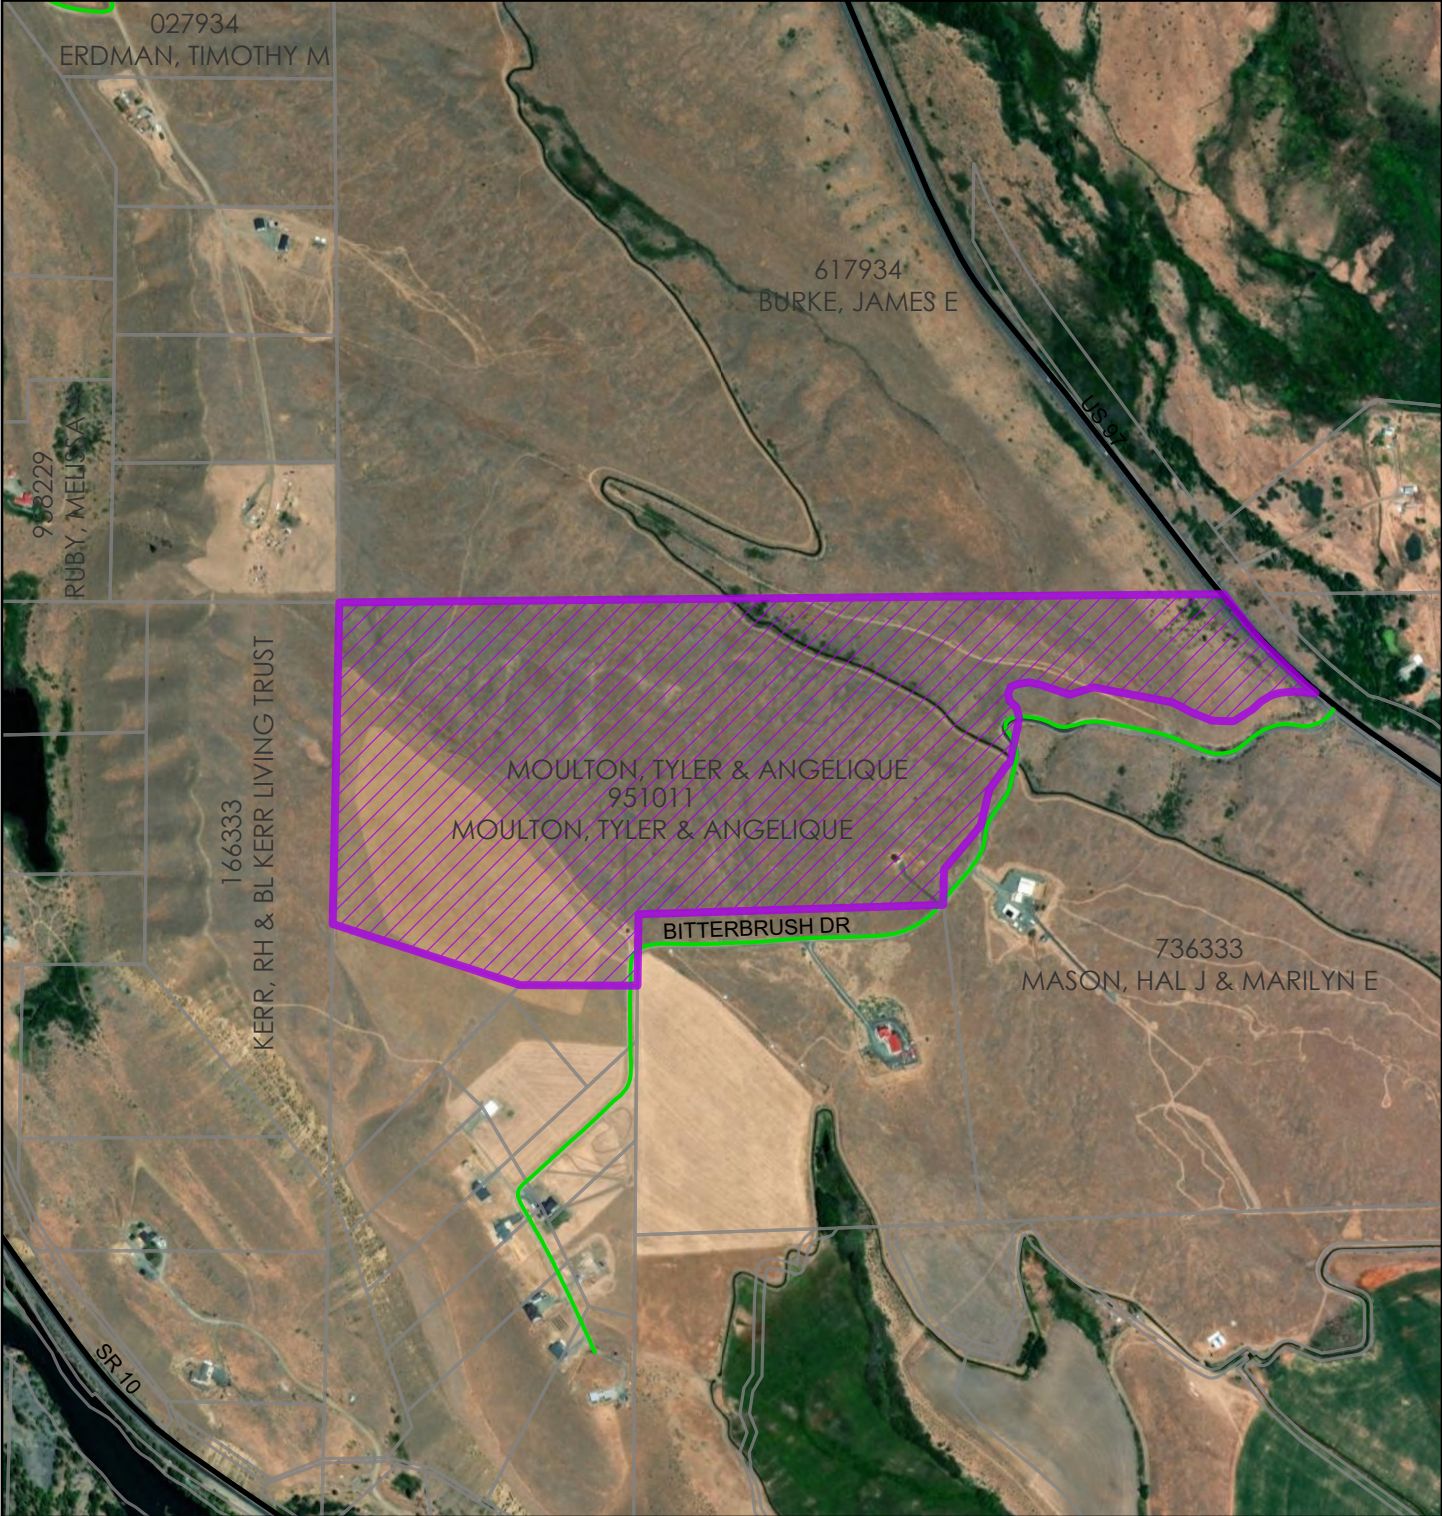

SP-26-00004 Moulton

<h2>Aerial View</h2>	
Microsoft, Vantor, Vantor	<h1>2026</h1>
Coordinate System: NAD 1983 StatePlane Washington South FIPS 4602 Feet	
